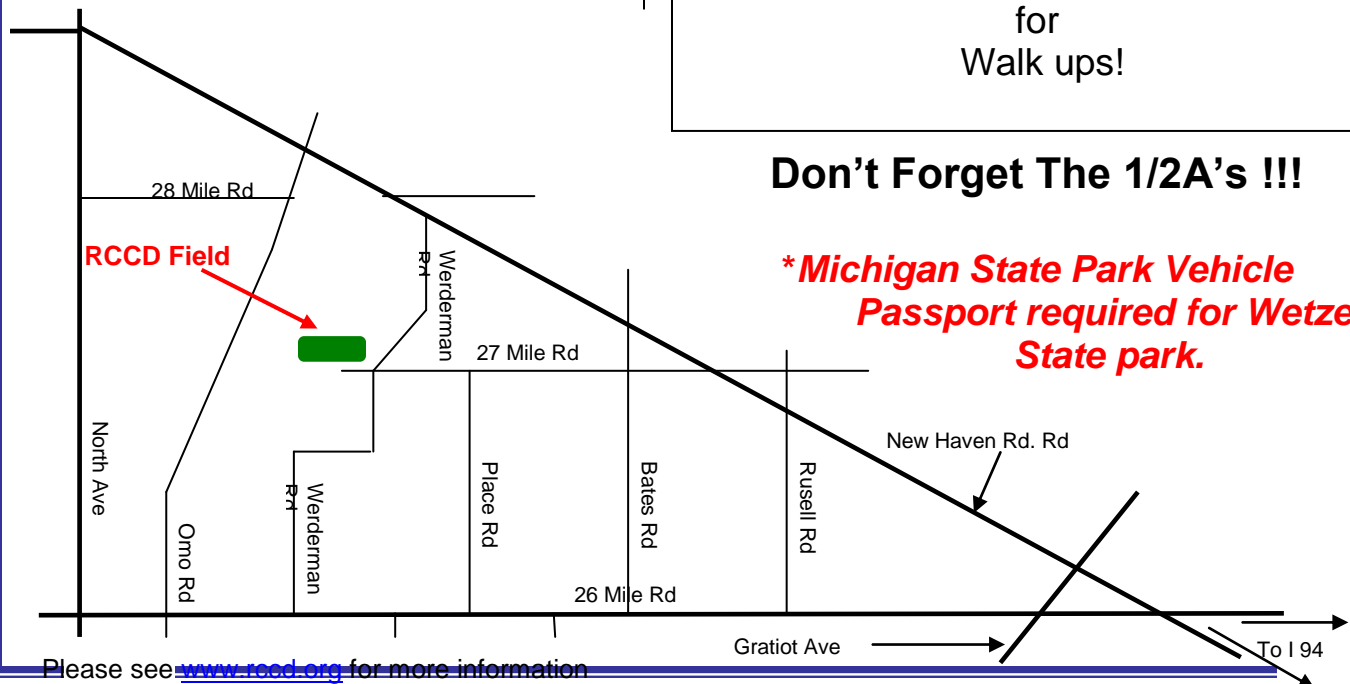

**This is our Steak Out,
RAIN OR SHINE!**
Steak dinner served at NOON at a cost of
$12. Please pre-order your steak with
Jerry Laperriere @ 248-701-7888 or
jplaperriere@wowway.com, before the
date!!! Sorry, Steaks will not be available
for
Walk ups!

Don't Forget The 1/2A's !!!

***Michigan State Park Vehicle
Passport required for Wetzel
State park.**